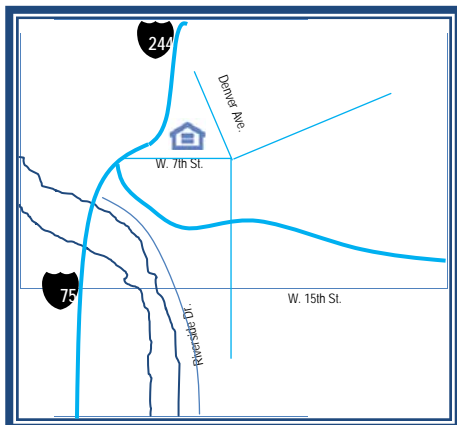

Hewgley Terrace

Office Address: 420 South Lawton
Tulsa, OK 74127
(918) 584-0063

Hours: 7:00 a.m. - 4:00 p.m.
Monday thru Friday

Shopping

Reasors @ 15th and Lewis
Walgreen's @ 15th and Lewis
Family Dollar @ 4275 Southwest Blvd.
Warehouse Market @ 4th and Lewis